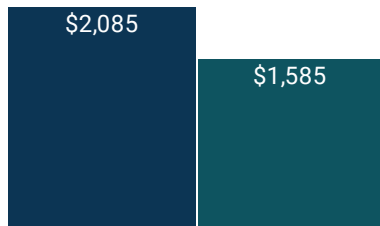

\$516

AVG ANNUAL HOME ENERGY SAVINGS VS. NEW HOME BUILT TO NC CODE

A LOWER HERS SCORE MEANS A MORE EFFICIENT HOME

ANNUAL ENERGY COST COMPARISON

Code Homes Our Homes

THAT'S EQUIVALENT SAVINGS OF...

THE CARBON FROM