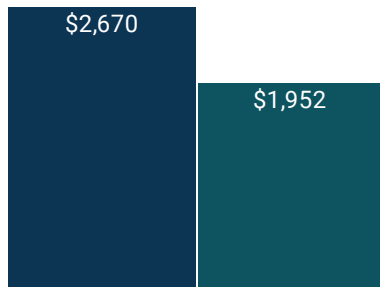

Estimated savings versus same building built to NC Code Standards

\$516

AVG ANNUAL HOME ENERGY SAVINGS VS. NEW HOME BUILT TO NC CODE

A LOWER HERS SCORE MEANS A MORE EFFICIENT HOME

ANNUAL ENERGY COST COMPARISON