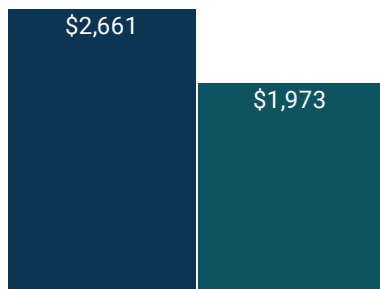

Code Homes   Our Homes