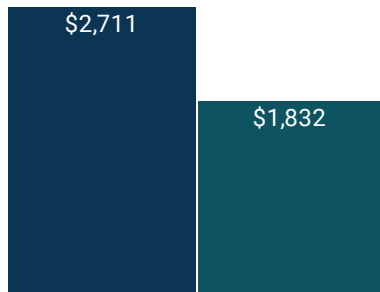

Code Homes   Our Homes