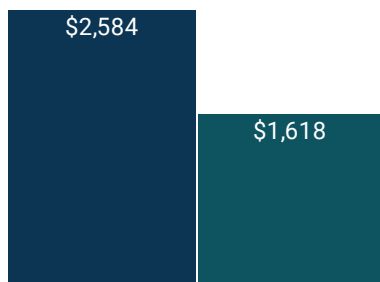

Code Homes   Our Homes