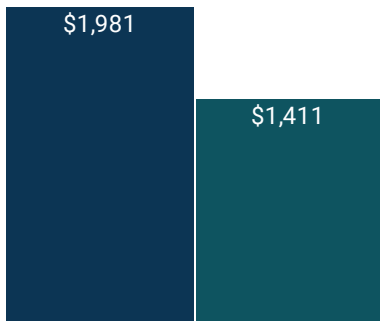

Code Homes   Our Homes

ANNUAL ENERGY SAVINGS

Estimated savings versus same building built to NC Code Standards

$566

AVG ANNUAL HOME ENERGY SAVINGS VS. NEW HOME BUILT TO NC CODE