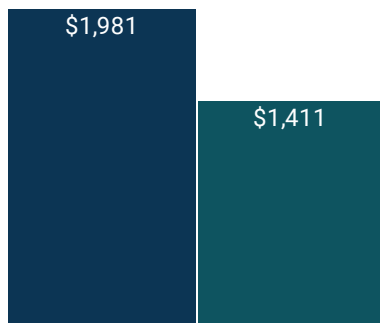

ANNUAL ENERGY COST COMPARISON

Code Homes   Our Homes