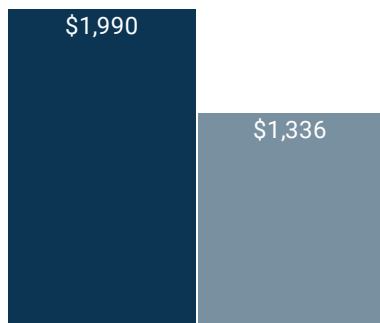

ANNUAL ENERGY COST COMPARISON

Code Homes   Our Homes