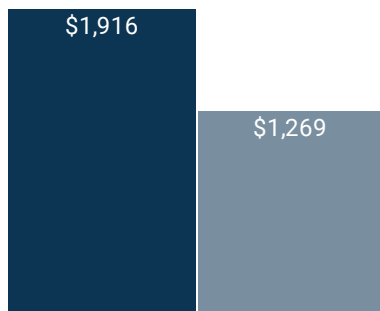

ANNUAL ENERGY COST COMPARISON

Code Homes   Our Homes