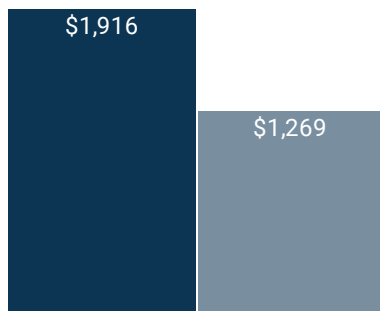

Code Homes   Our Homes

ANNUAL ENERGY SAVINGS

Estimated savings versus same building built to NC Code Standards

$647

AVG ANNUAL HOME ENERGY SAVINGS VS. NEW HOME BUILT TO NC CODE