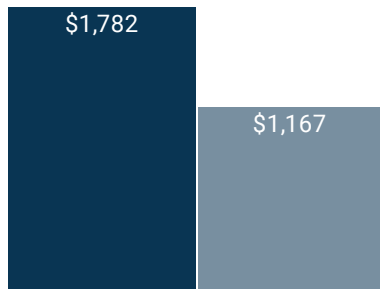

Code Homes   Our Homes